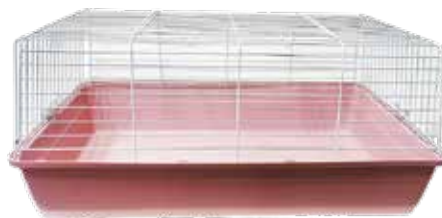

## HAMSTER FOOD | RABBIT FOOD | RABBIT CAGE

● **HAMSTER FOOD MIX**  
DIFFERENT SIZES FOR HAMSTER FOOD

52101	500G X 10
52102	1 KG X 10
52103	5 KG

HAMSTER FRUIT GRINDING STONE  
52105

HAMSTER GOURMET FOOD  
5KG 50412

RABBIT PELLETS  
52106 1KG X10  
52107 2KG

RABBIT PELLETS  
52108 5KG  
52109 10KG

RABBIT GOURMET FOOD  
5KG 50020

RABBIT CAGE RO12 SMALL  
56000 69CM

RABBIT CAGE MEDIUM  
R221E  
56001 102CM  
56003

RABBIT CAGE LARGE  
56002 120CM